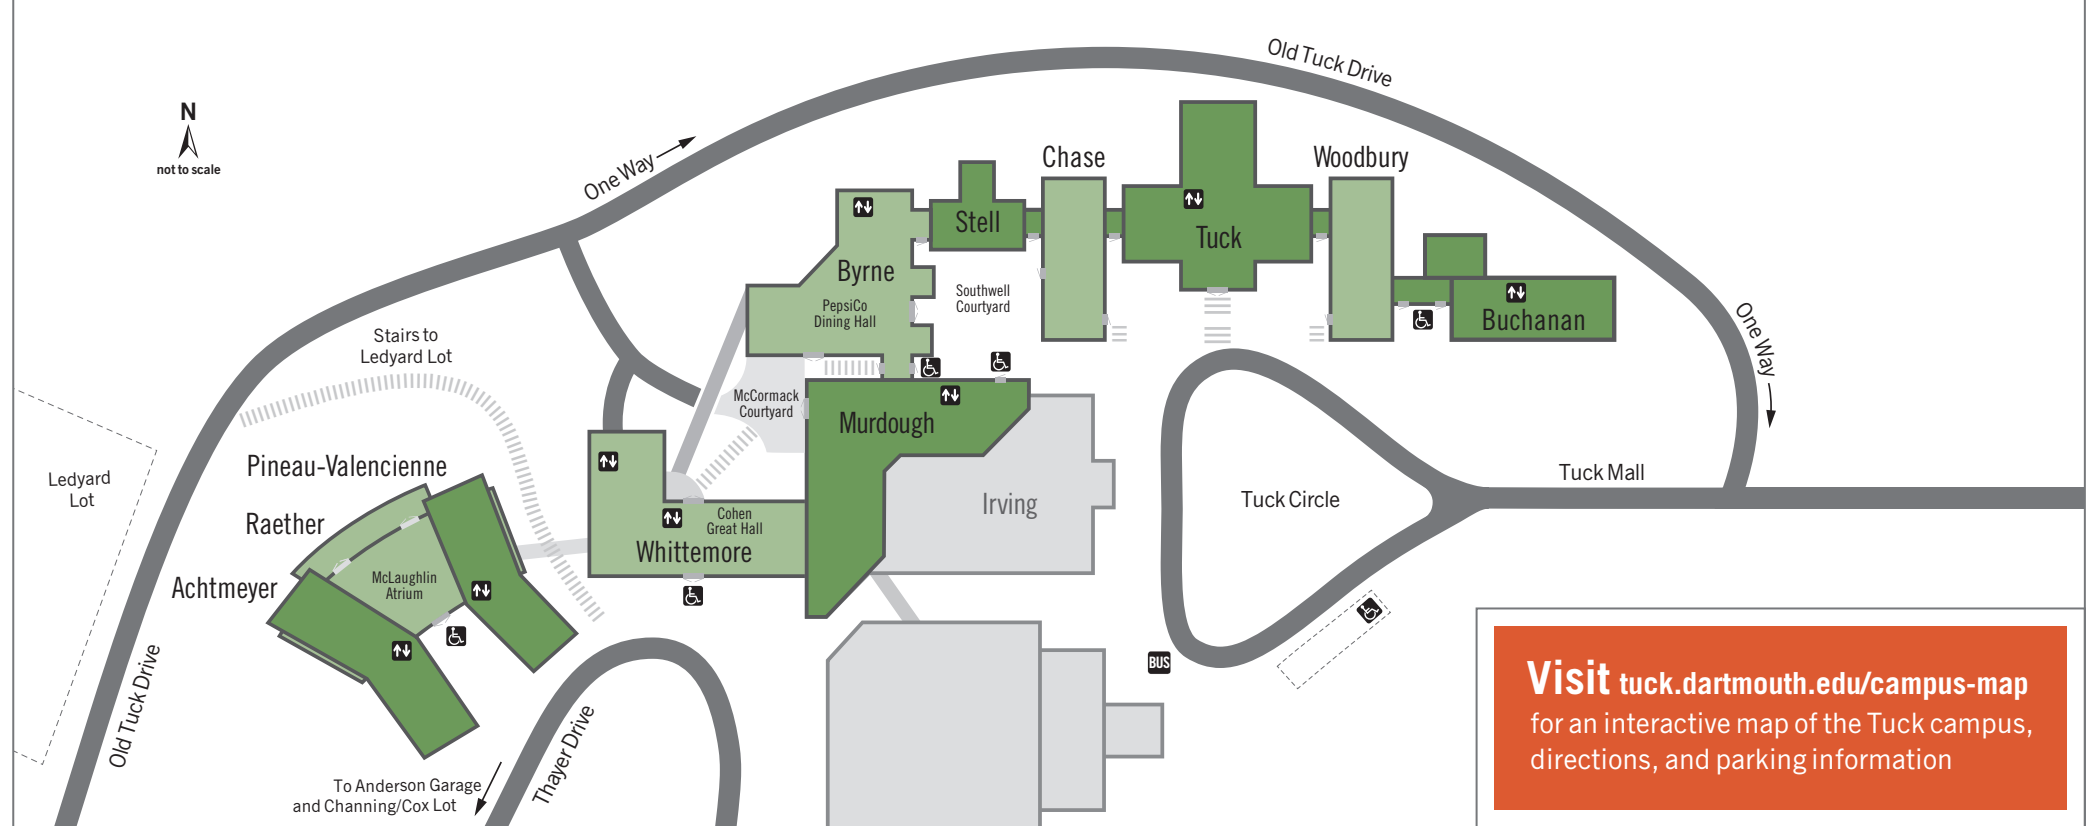

ROOM NAME	BUILDING	FLOOR/LEVEL
A	Abbott Study Room	Byrne	Seminar Level
	Alperin Conference Room	Murdough	Third Floor
	AMOS	Stell	Lower Level
	Ankeny Classroom	Murdough	Auditorium Level
	ARCO Study Room	Byrne	Seminar Level
	Arthur Andersen Study Room	Byrne	Seminar Level
	Ayres Dining Hall	Raether	First Floor
B	Barclay Classroom	Murdough	Auditorium Level
	Barris Incubator	Whittemore	Ground Floor
	Barris Lobby	Raether	Classroom Level
	Benson Study Room	Whittemore	First Floor
	Borelli Classroom	Raether	Classroom Level
	Bosworth	Murdough	Mezzanine/Auditorium Level
	Buchanan 151	Buchanan	1.5 Level
	Byrne 210 Study Room	Byrne	Seminar Level
	Byrne 212 Study Room	Byrne	Seminar Level
	Byrne Dining	Byrne	Dining Level
C	Carolina Study Room	Achtmeyer	First Floor
	Carusi Study Room	Byrne	Seminar Level
	Centers	Murdough	Second Floor
	Cherow Study Room	Whittemore	First Floor
	Class of 1977 Conference Room	Buchanan	1.5 Level
	Class of 1983 Study Room	Pineau-Valencienne	Third Floor
	Clery-Whittemore Lounge	Whittemore	Second Floor
	Cohen Great Hall	Whittemore	First Floor
	Connolly Study Room	Achtmeyer	First Floor
	Conway Foyer/Reception Hall	Byrne	Dining Level
	Conway Room	Tuck	First Floor
	Cook Auditorium	Murdough	Auditorium Level
	Copy Center (AMOS)	Stell	Lower Level
	Curley Family Recreation Room	Raether	First Floor
D	Danziger Classroom	Byrne	Classroom Level
	Deutsche Bank Study Room	Byrne	Seminar Level
	Dishner Terrace	Raether	First Floor
	Diversity Study Room	Pineau-Valencienne	First Floor
	Dresner Study Room	Pineau-Valencienne	First Floor
E	Ehinger Study Room	Achtmeyer	First Floor
	Emmons Study Room	Pineau-Valencienne	First Floor
	End Study Room	Whittemore	Second Floor
	Executive in Residence Suite	Chase	Ground Floor
F	Familet Study Room	Whittemore	First Floor
	Feldberg Library	Murdough	First Floor
	Fernald Study Room	Whittemore	Second Floor
	First Boston Study Room	Byrne	Seminar Level
	First Manhattan Study Room	Byrne	Seminar Level
	Fisher Lounge	Byrne	Classroom Level
	Ford Motor Company Foyer	Tuck	First Floor
	Frantz Classroom	Byrne	Classroom Level
	Frantz II Classroom	Raether	Classroom Level
	Freda's Place	Achtmeyer	First Floor
	Fritz Conference Room	Whittemore	First Floor

	ROOM NAME	BUILDING	FLOOR/LEVEL
G	Gelb Study Room	Pineau-Valencienne	First Floor
	General Motors Classroom	Byrne	Classroom Level
	Georgiopoulos Classroom	Raether	Classroom Level
	Gillette Technology Studio	Murdough	Auditorium Level
	Goldman Sachs Study Room	Byrne	Seminar Level
	Groupe Schneider Study Room	Byrne	Seminar Level
H	Hansen Conference Room	Whittemore	Second Floor
	Hogan Leadership Library	Achtmeyer	First Floor
I	Information Technology/Help Desk	Byrne	Mezzanine Level
J	Jacquemin Dining Room	Byrne	Dining Level
	Jacquemin Study Room	Achtmeyer	First Floor
	Jasson Study Room	Pineau-Valencienne	First Floor
K	Kan-Leong Study Room	Byrne	Seminar Level
	Kreter Study Room	Whittemore	Second Floor
L	LaCorte Workout Room	Whittemore	Ground Floor
	Lebovitz Study Room	Whittemore	Second Floor
	Lindenauer	Byrne	Dining Level
	Linsky Study Room	Pineau-Valencienne	Second Floor
	Lubrano Classroom	Byrne	Classroom Level
M	Mailrooms (AMOS)	Stell	Lower Level
	Market	Whittemore	Ground Floor
	McKane Fitness Room	Achtmeyer	Second Floor
	McKane Reception Area	Chase	First Floor
	McLaughlin Atrium	Raether	First Floor
	Merrill Lynch Study Room	Byrne	Seminar Level
	Mooring Financial Study Room	Pineau-Valencienne	First Floor
	Morgan Stanley Study Room	Byrne	Seminar Level
	Mutz Conference Room	Achtmeyer	First Floor
N	Newcomb Exercise Room	Whittemore	Ground Level

	ROOM NAME	BUILDING	FLOOR/LEVEL
O	Oregon Study Room	Achtmeyer	First Floor
P	PepsiCo Dining Hall	Byrne	Dining Level
	Pfizer Study Room	Byrne	Seminar Level
	Pine Grove Study Room	Whittemore	First Floor
	Progin Holmes Lounge	Byrne	Classroom Level
R	Research Centers	Murdough	Second Floor
	Rosenwald Classroom	Byrne	Classroom Level
S	Sargent Study Room	Pineau-Valencienne	First Floor
	Shapiro Classroom	Tuck	Ground Floor
	Sheperd Study Room	Whittemore	Second Floor
	Shiau-Wong Alcove	Byrne	Mezzanine Level
	Smith Overlook Lounge	Whittemore	Second Floor
	Southwell Resource Center	Whittemore	Ground Floor
	Spiegel-Shank Study Room	Pineau-Valencienne	Fourth Floor
	Steenberg Study Room	Whittemore	Second Floor
	Stell Hall	Stell	First Floor
	Stoneman Classroom	Murdough	Auditorium Level
	Stutz Study Room	Byrne	Seminar Level
T	Taisho Pharmaceutical Seminar Room	Woodbury	First Floor
	The Brothers Study Room	Achtmeyer	First Floor
	Trumbull Conference Room	Whittemore	Second Floor
	Tseng Study Room	Byrne	Seminar Level
	TuckGO Suite	Murdough	First Floor
	TuckStuff Store	Byrne	Dining Level
U	UBS Admissions Suite	Chase	First Floor
	Uhrig Conference Room	Raether	First Floor
V	Video Studio	Whittemore	Ground Floor
	Volanakis Faculty Seminar Room	Buchanan	Seminar Level
	Volanakis Study Room/Freda's Place	Achtmeyer	First Floor
W	Wagner Conference Room	Whittemore	Second Floor
	Wells Executive in Residence Suite	Chase	Ground Floor
	Whittemore Wing	Murdough	Third Floor
Z	Zacamy Room	Raether	First Floor